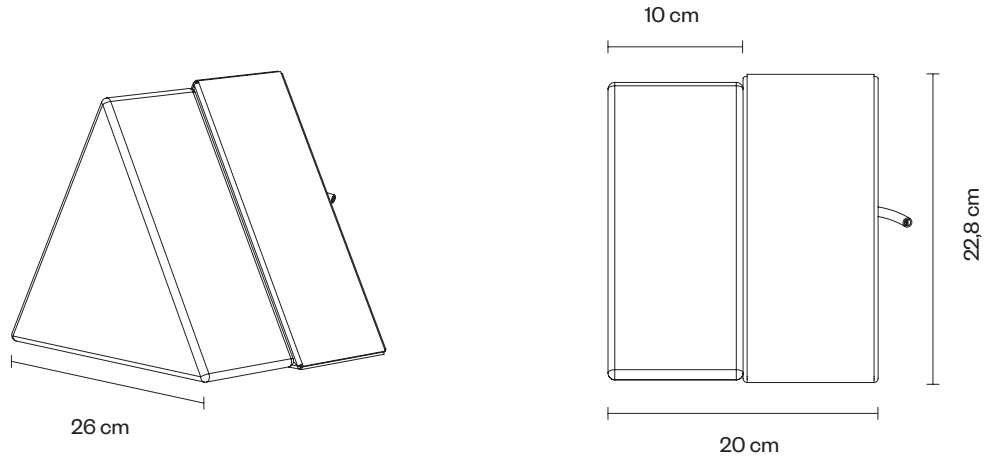

## LOLA WALL LIGHT

Cable lengths are individually adjustable. Available are: 2000/3000/5000/7000 mm