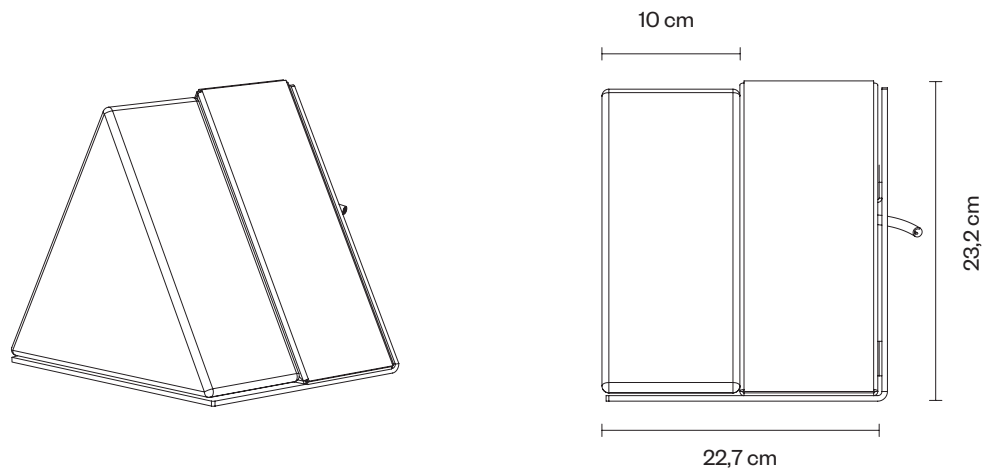

LOLA FLOOR LIGHT

Cable lengths are individually adjustable. Available are: 2000/3000/5000/7000 mm