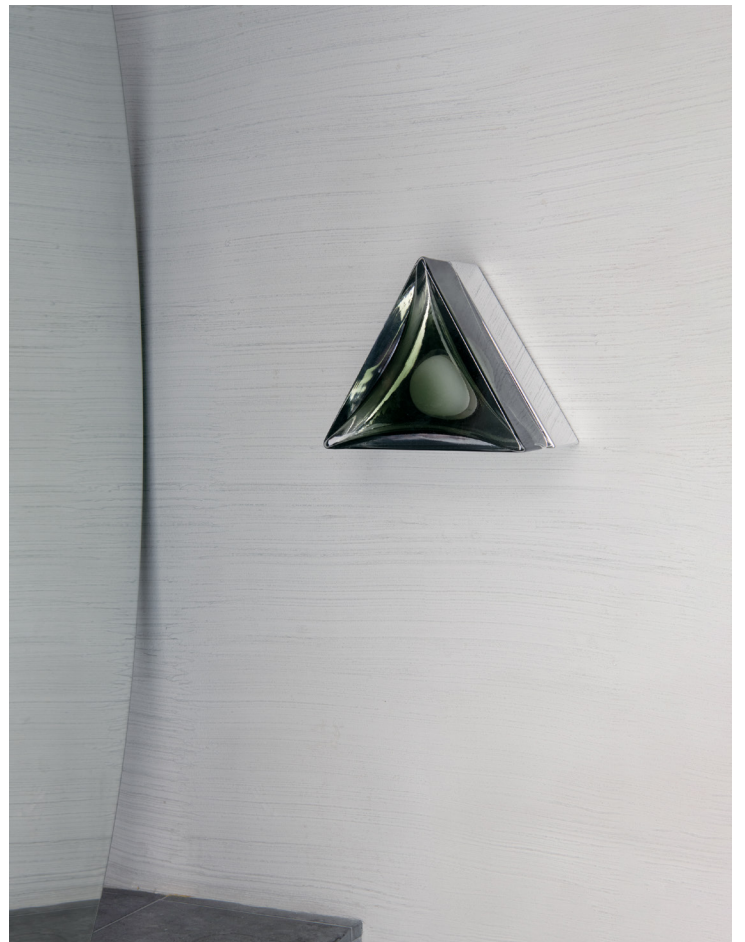

The LOLA light by Gonzalz Haase embodies contemporary design, hand-crafted from quality materials like polished aluminum and mouth-blown glass. These versatile pieces can function as wall lighting or stand-alone tabletop lamps. Multiple pieces can be combined to create illuminated patterns.

# ANALOG

The LOLA light, part of Judith Haase's „spatial objects“ series, is a fusion of architecture and furniture. Multiple units can be combined to create illuminated patterns, serving as architectural elements.